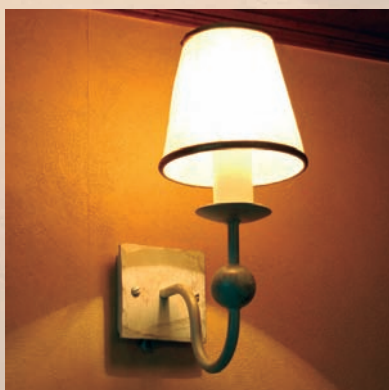

Available in all colours: Matt Black | Antique Cream | Bees Wax | Satin Black | Verdigris | Burnished Steel

Cottage Wall Light  
WL001

Code	Description	Height mm	Width mm
WL001	Cottage Wall Light	190	90
WL009	Double Cottage Wall Light	190	240
WL003	Vine Wall Light	190	90
WL004	Double Vine Wall Light	190	240
WL006	Cannon Ball Wall Light	190	90
WL010	Double Cannon Ball Wall Light	190	240
WL002	Liberty Wall Light	190	120

Double Cottage Wall Light  
WL009

Vine Wall Light  
WL003

Double Vine Wall Light  
WL004

Cannon Ball Wall Light  
WL006

Liberty Wall Light  
WL002

Double Cannon Ball Wall Light  
WL010

The wax tubes are designed to be used with bulbs up to 40 watts. Lamp shades are shown for illustration purposes only—shades are not supplied with these products.  
www.wychwoodwroughtiron.com tel/fax: 01993 832850

# Wall Lights

continued

Oval Cage Wall Light  
WL008

Code	Description	Height mm	Width mm
WL008	Oval Cage Wall Light	190	90
WL012	Double Oval Cage Wall Light	190	240
WL007	Round Cage Wall Light	190	90
WL011	Double Round Cage Wall Light	190	240
WL005	Fleur de Lys Wall Light	190	90
WL013	Double Fleur de Lys Wall Light	190	240
WL014	The Mediaeval Wall Light	280	110