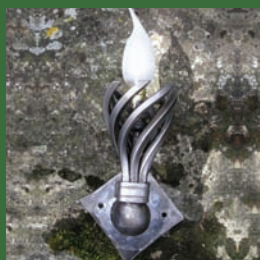

Wychwood Wrought Iron

Specialists in handmade wrought iron for the home

*"It was so easy to order a pole pack.
Within a few days of placing the
order, I could put up my new curtains.
Many thanks. I will definitely
recommend you in the future."*

Nicola Williams, Staffs.

*"I was delighted with my tie backs.
They were made beautifully to my
own specifications and were delivered
within a week!"*

Helen Savin, Cornwall.

Wychwood Wrought Iron is a family run business, based in the beautiful rolling hills of the Cotswolds and overlooked by the Wychwood Forest — a medieval hunting ground. We are deeply rooted in our splendid local landscape, often drawing inspiration for our designs from the beauty of our natural surroundings. We are also passionate about being part of our local community, sourcing our raw materials locally as far as possible.

Our aim is to provide the finest quality ironwork for the home and garden at affordable prices. The products in our range are made using traditional blacksmith skills and hand finished to the highest standards. We are confident you will be delighted with our products, and if you don't see exactly what you are looking for, please do not hesitate to contact us by phone or email. We will always be happy to discuss your individual requirements with you.

www.wychwoodwroughtiron.com