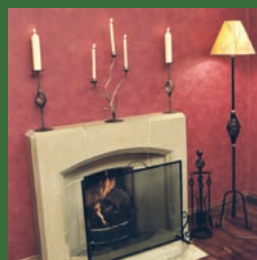

Wychwood Wrought Iron

Specialists in handmade wrought iron for the home

*"It was so easy to order a pole pack.
Within a few days of placing the
order, I could put up my new curtains.
Many thanks. I will definitely
recommend you in the future."*

Nicola Williams, Staffs.

*"I was delighted with my tie backs.
They were made beautifully to my
own specifications and were delivered
within a week!"*

Helen Savin, Cornwall.

Wychwood Wrought Iron is a family run business, based in the beautiful rolling hills of the Cotswolds and overlooked by the Wychwood Forest — a medieval hunting ground. We are deeply rooted in our splendid local landscape, often drawing inspiration for our designs from the beauty of our natural surroundings. We are also passionate about being part of our local community, sourcing our raw materials locally as far as possible.

Our aim is to provide the finest quality ironwork for the home and garden at affordable prices. The products in our range are made using traditional blacksmith skills and hand finished to the highest standards. We are confident you will be delighted with our products, and if you don't see exactly what you are looking for, please do not hesitate to contact us by phone or email. We will always be happy to discuss your individual requirements with you.

www.wychwoodwroughtiron.com