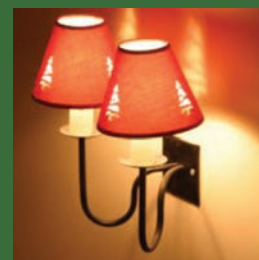

Wychwood Wrought Iron

Specialists in handmade wrought iron for the home

*"It was so easy to order a pole pack.
Within a few days of placing the
order, I could put up my new curtains.
Many thanks. I will definitely
recommend you in the future."*

Nicola Williams, Staffs.

*"I was delighted with my tie backs.
They were made beautifully to my
own specifications and were delivered
within a week!"*

Helen Savin, Cornwall.

Wychwood Wrought Iron is a family run business, based in the beautiful rolling hills of the Cotswolds and overlooked by the Wychwood Forest — a medieval hunting ground. We are deeply rooted in our splendid local landscape, often drawing inspiration for our designs from the beauty of our natural surroundings. We are also passionate about being part of our local community, sourcing our raw materials locally as far as possible.

Our aim is to provide the finest quality ironwork for the home and garden at affordable prices. The products in our range are made using traditional blacksmith skills and hand finished to the highest standards. We are confident you will be delighted with our products, and if you don't see exactly what you are looking for, please do not hesitate to contact us by phone or email. We will always be happy to discuss your individual requirements with you.

www.wychwoodwroughtiron.com