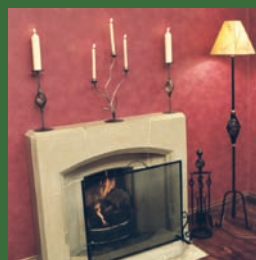

Wychwood Wrought Iron

Specialists in handmade wrought iron for the home

*"It was so easy to order a pole pack.
Within a few days of placing the
order, I could put up my new curtains.
Many thanks. I will definitely
recommend you in the future."*

Nicola Williams, Staffs.

*"I was delighted with my tie backs.
They were made beautifully to my
own specifications and were delivered
within a week!"*

Helen Savin, Cornwall.

Wychwood Wrought Iron is a family run business, based in the beautiful rolling hills of the Cotswolds and overlooked by the Wychwood Forest — a medieval hunting ground. We are deeply rooted in our splendid local landscape, often drawing inspiration for our designs from the beauty of our natural surroundings. We are also passionate about being part of our local community, sourcing our raw materials locally as far as possible.

Our aim is to provide the finest quality ironwork for the home and garden at affordable prices. The products in our range are made using traditional blacksmith skills and hand finished to the highest standards. We are confident you will be delighted with our products, and if you don't see exactly what you are looking for, please do not hesitate to contact us by phone or email. We will always be happy to discuss your individual requirements with you.

www.wychwoodwroughtiron.com