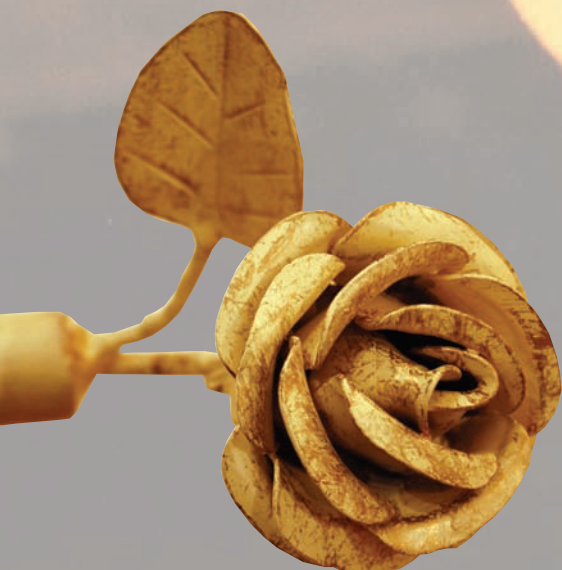

All finials are suitable on 16mm, 20mm and 25mm pole — please indicate when ordering.

Matt Black | Antique Cream | Bees Wax | Satin Black | Verdigris | Burnished Steel

Arrow Head

Ball & Cage
(shown in satin black)

Cannon Ball

Round Cage

Cottage Garden Rose
(shown in antique cream)

Code	Description	Length mm	Width mm
FL001	Arrow Head	190	70
FL002	Cannon Ball	Available as a 50mm, 60mm or 80mm ball	
FL012	Round Cage	65	65
FL036	Cottage Garden Rose	110	90
FL009	Ball and Cage	170	75
FL021	Scroll End	150	110
FL007	Fleur de Lys	155	95
FL018	Wychwood Leaf	135	130