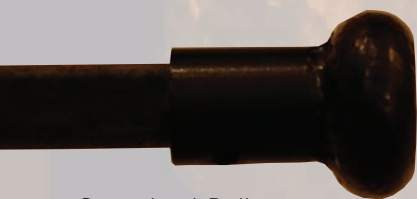

All finials are suitable on 16mm, 20mm and 25mm pole — please indicate when ordering.

Matt Black | Antique Cream | Bees Wax | Satin Black | Verdigris | Burnished Steel

Arrow Head

Ball & Cage
(shown in satin black)

*Please specify right or left handed when ordering singles

Button End

Celtic

Corkscrew

Windrush

Springtime

Serpent

Shepherds Crook

Vine

Finials

continued

Code	Description	Length mm	Width mm
FL030	Clasp	Available in a 50mm, 60mm and 80mm ball	
FL022	Curl	150	65
FL010	Large Cage	150	110
FL040	Squashed Ball	150	40
FL023	Red Murano Glass	65	65
FL024	Amber Murano Glass	65	65
FL032	Murano Clear with Bubbles	65	65
FL029	Murano Cobalt Blue	50	75

Clasp

Curl

Large Cage

Squashed Ball

Red Murano Glass

Amber Murano Glass

Murano Clear with Bubbles

Murano Cobalt Blue