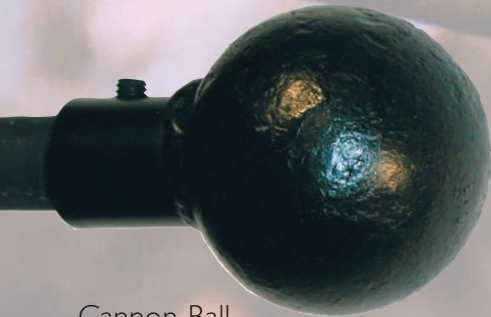

All finials are suitable on 16mm, 20mm and 25mm pole — please indicate when ordering.

Matt Black | Antique Cream | Bees Wax | Satin Black | Verdigris | Burnished Steel

Arrow Head

Ball & Cage
(shown in satin black)

Cannon Ball

Round Cage

Cottage Garden Rose
(shown in antique cream)

Code	Description	Length mm	Width mm
FL001	Arrow Head	190	70
FL002	Cannon Ball	Available as a 50mm, 60mm or 80mm ball	
FL012	Round Cage	65	65
FL036	Cottage Garden Rose	110	90
FL009	Ball and Cage	170	75
FL021	Scroll End	150	110
FL007	Fleur de Lys	155	95
FL018	Wychwood Leaf	135	130