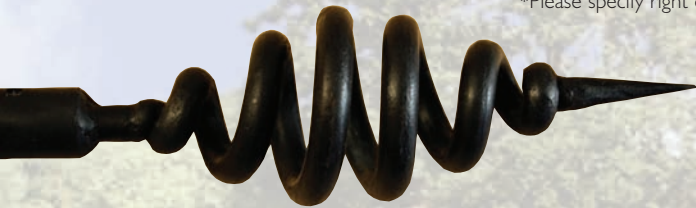

All finials are suitable on 16mm, 20mm and 25mm pole — please indicate when ordering.

Matt Black | Antique Cream | Bees Wax | Satin Black | Verdigris | Burnished Steel

Arrow Head

Ball & Cage
(shown in satin black)

Cannon Ball

Round Cage

Cottage Garden Rose
(shown in antique cream)

Code	Description	Length mm	Width mm
FL001	Arrow Head	190	70
FL002	Cannon Ball	Available as a 50mm, 60mm or 80mm ball	
FL012	Round Cage	65	65
FL036	Cottage Garden Rose	110	90
FL009	Ball and Cage	170	75
FL021	Scroll End	150	110
FL007	Fleur de Lys	155	95
FL018	Wychwood Leaf	135	130

Scroll End

Fleur de Lys

Wychwood Leaf
(shown in verdigris)

Tel/fax: 01993 832850

www.wychwoodwroughtiron.com

Finials

continued

Code	Description	Length mm	Width mm
FL033	Button End	60	5
FL039	Corkscrew	190	65
FL037	Springtime*	165	160
FL034	Shepherds Crook*	170	80
FL031	Celtic*	150	70
FL035	Windrush	225	55
FL032	Serpent*	170	95
FL038	Vine	140	165

*Please specify right or left handed when ordering singles

Button End

Celtic

Corkscrew

Windrush

Springtime

Serpent

Shepherds Crook