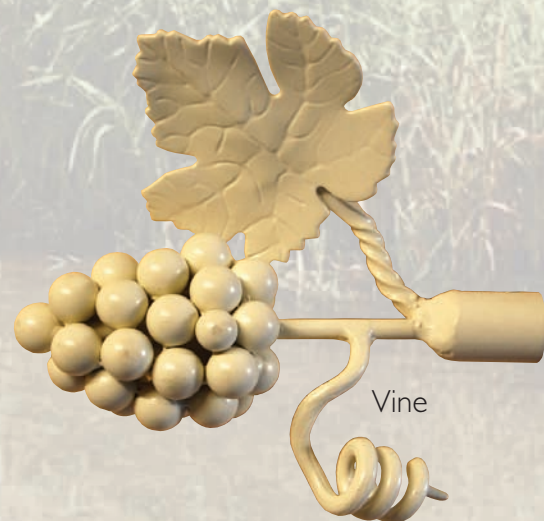

Cannon Ball

Round Cage

Cottage Garden Rose
(shown in antique cream)

Code	Description	Length mm	Width mm
FL001	Arrow Head	190	70
FL002	Cannon Ball	Available as a 50mm, 60mm or 80mm ball	
FL012	Round Cage	65	65
FL036	Cottage Garden Rose	110	90
FL009	Ball and Cage	170	75
FL021	Scroll End	150	110
FL007	Fleur de Lys	155	95
FL018	Wychwood Leaf	135	130

Scroll End

Fleur de Lys

Wychwood Leaf
(shown in verdigris)

Tel/fax: 01993 832850

www.wychwoodwroughtiron.com

Finials

continued

Code	Description	Length mm	Width mm
FL033	Button End	60	5
FL039	Corkscrew	190	65
FL037	Springtime*	165	160
FL034	Shepherds Crook*	170	80
FL031	Celtic*	150	70
FL035	Windrush	225	55
FL032	Serpent*	170	95
FL038	Vine	140	165

*Please specify right or left handed when ordering singles

Button End

Celtic

Corkscrew

Windrush

Springtime

Serpent

Shepherds Crook

Vine

Finials

continued

Code	Description	Length mm	Width mm
FL030	Clasp	Available in a 50mm, 60mm and 80mm ball	
FL022	Curl	150	65
FL010	Large Cage	150	110
FL040	Squashed Ball	150	40
FL023	Red Murano Glass	65	65
FL024	Amber Murano Glass	65	65
FL032	Murano Clear with Bubbles	65	65
FL029	Murano Cobalt Blue	50	75